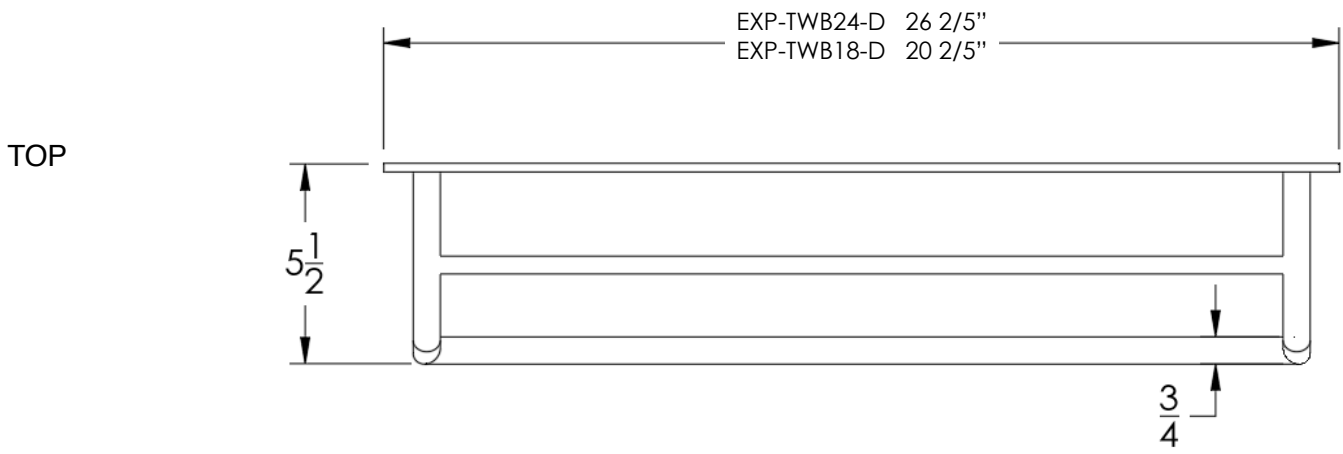

neelnox

LET
THERE
BE **DESIGN.**

FEATURES

- Premium 304 Grade Stainless Steel
- Solid Mount Construction
- Concealed Installation Hardware
- State of the art wall anchors included for installation on Dry wall or Tile

COLLECTION EXPONENT

TOWEL BAR

Model	Product	Finishes Available
EXP-TWB24-D	24" Towel Bar	Multiple finishes available. Over 23 finishes to choose from.
EXP-TWB18-D	18" Towel Bar	

FINISHES			
	Polished (-P)	Antique Copper (-ACOP)	Polished Gold (-PGLD)
	Brushed (-B)	Polished Brass (-PBRS)	Brushed Copper (-BCOP)
	Brushed Gold (-BGLD)	Matte White (-WHT)	Brushed Rose Gold (-BRGD)
	Matte Black (-BLK)	Brushed Modern Bronze (-BMBRZ)	Brushed Black (-BRBLK)
	Oil Rubbed Bronze (-ORB)	Glossy White (-GWHT)	Polished Black (-PBLK)
	Brushed Brass (-BBRS)	Polished Rose Gold (-PRGD)	Antique Nickel (-ANKL)
	Brushed Bronze (-BBRZ)	Unlacquered Brass (-UBRS)	Black Nickel (-NKBL)
	Antique Brass (-ABRS)	Polished Nickel (-PNKL)	

Dimensions in inches

NOTE: Dimensions subject to change without notice.