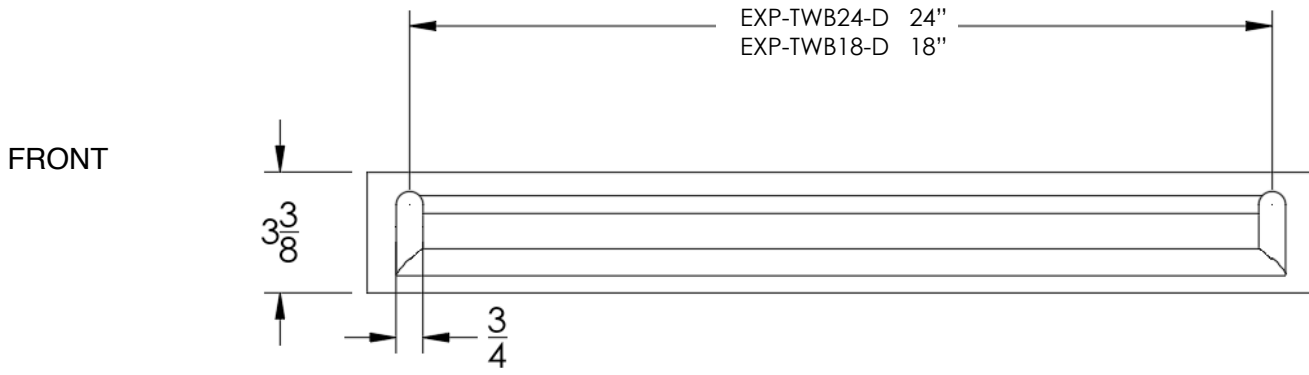

neelnox

LET
THERE
BE **DESIGN.**

FEATURES

- Premium 304 Grade Stainless Steel
- Solid Mount Construction
- Concealed Installation Hardware
- State of the art wall anchors included for installation on Dry wall or Tile

COLLECTION EXPONENT

TOWEL BAR

Model	Product	Finishes Available
EXP-TWB24-D	24" Towel Bar	Multiple finishes available. Over 23 finishes to choose from.
EXP-TWB18-D	18" Towel Bar	

FINISHES			
	Polished (-P)	Antique Copper (-ACOP)	Polished Gold (-PGLD)
	Brushed (-B)	Polished Brass (-PBRS)	Brushed Copper (-BCOP)
	Brushed Gold (-BGLD)	Matte White (-WHT)	Brushed Rose Gold (-BRGD)
	Matte Black (-BLK)	Brushed Modern Bronze (-BMBRZ)	Brushed Black (-BRBLK)
	Oil Rubbed Bronze (-ORB)	Glossy White (-GWHT)	Polished Black (-PBLK)
	Brushed Brass (-BBRS)	Polished Rose Gold (-PRGD)	Antique Nickel (-ANKL)
	Brushed Bronze (-BBRZ)	Unlacquered Brass (-UBRS)	Black Nickel (-NKBL)
	Antique Brass (-ABRS)	Polished Nickel (-PNKL)	

Dimensions in inches

NOTE: Dimensions subject to change without notice.